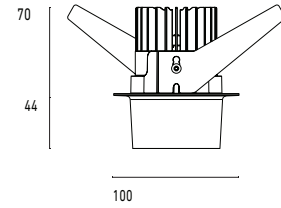

101 10 000305.021

Model

Name	Mono 100 Type 3 Recessed Downlighter
Finish	Structured Black
Area	Indoor

System

Power (Luminaire)	12W
Power (System)	14W
Voltage	240V-AC
Optics	Rotationally Symmetrical Direct 60°
Colour Temperature	3000°K
Luminous Flux	1037lm
TM30	Rf95 Rg103
CRI	Ra98
Lumen Maintenance	L90 B10 50000hrs
Chromacity	<3 McAdam Step Ellipse
Articulation	Fixed
Cut-Out	
Ingress Protection	IP44
Control Device	Remote Fixed Output (Included)
Class	III